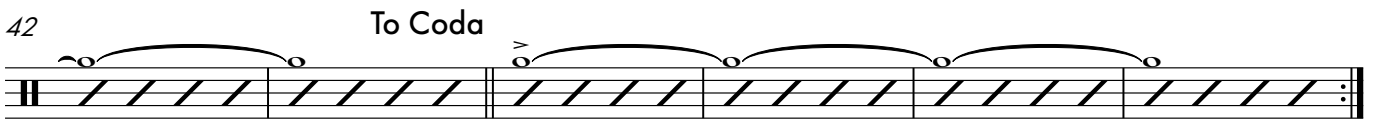

22

(16)

B Swing

A PIANO SOLO

48 Swing