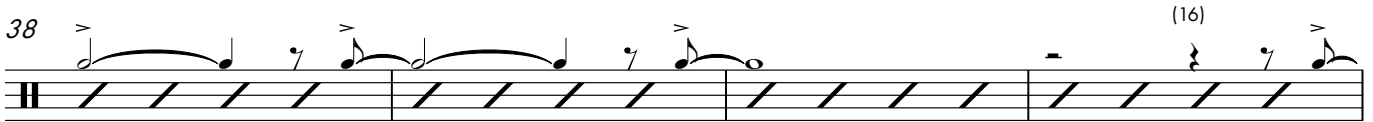

DAILY CHOPS

'Out Of Time' (Drum Chart)

Written and performed by Tony Robinson

For a complete standard notation key visit www.tonyrobinson.co.uk/notation-key

Modern Jazz

♩ = 190

INTRO Fill Jazz Mambo cont. sim.

6

A HEAD 10 cont. sim.

14

18

Visit TonyRobinson.co.uk for more free drum resources!

22

(16)

B Swing