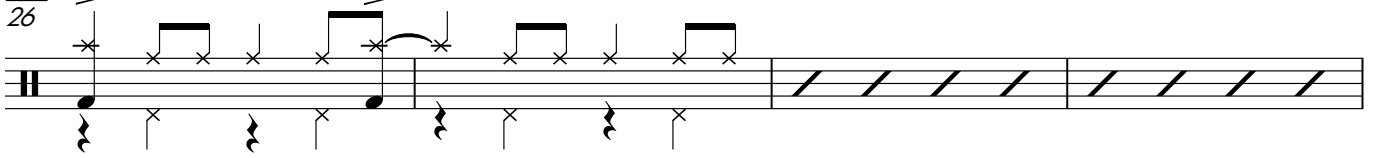

22

(16)

B Swing

A PIANO SOLO

48 Swing